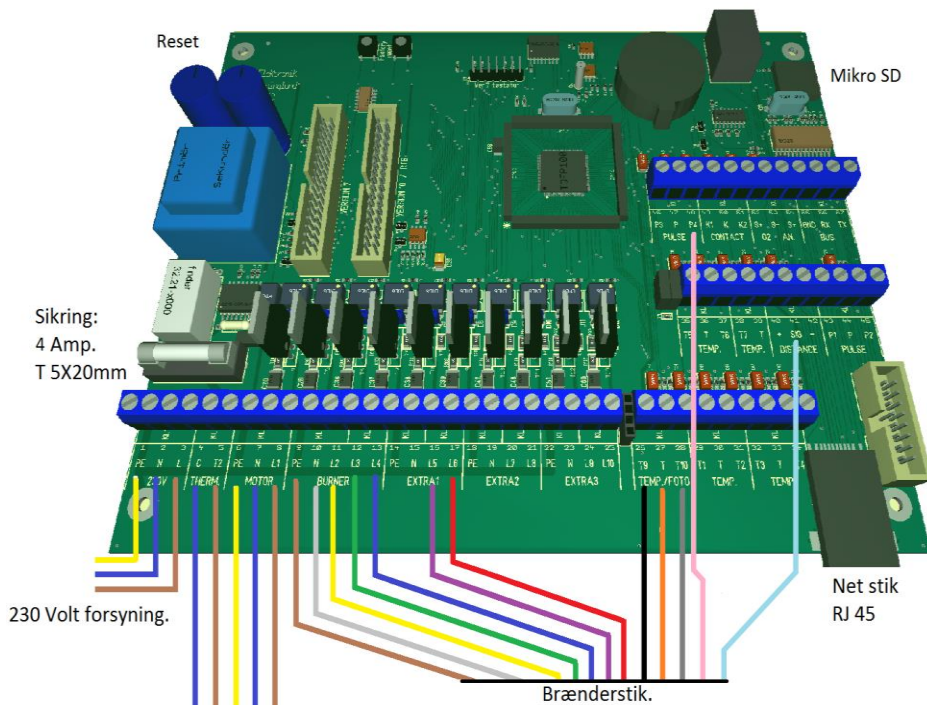

INSTALLING FLOWMETER:

Part number:

¾" 570016

1" 570017

Connection to the controller board:

Tekniske data:

Sig. Distance -	BLACK
Sig. Distance +	REED
Pulse P1	WHITE

	¾"	1"
Flow	2-60L/m	5-100l/m
Tolerance	+/- 10%	+/- 10%
Max tryk	10 Bar	10 Bar

From Version:
7.0600 /13.0000

Activation in the controller:

¾" 570016:

- Extended Setup YES
- 11. Menu Pump
- Flowmeter liter/pulse 0 l/p
- Flowmeter pulse frequency 4.5

1" 570017:

- Extended Setup YES
- 11. Menu Pump
- Flowmeter liter/pulse 0 l/p
- Flowmåler pulse frequency 3.6